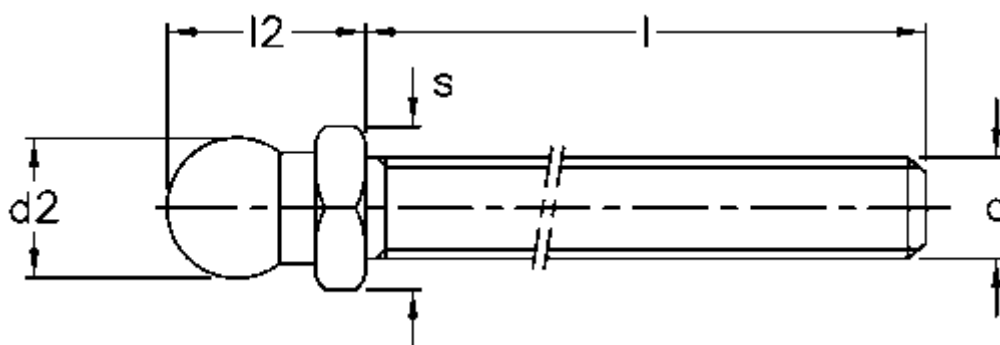

Article number: 2310302625

Description: E+G Threaded stem, Zinc-plated steel
SM-24-M16x98

Measures

$d = M16$

$d_2 = 23.9$

$l = 98$

$l_2 = 37$

$s = 24$